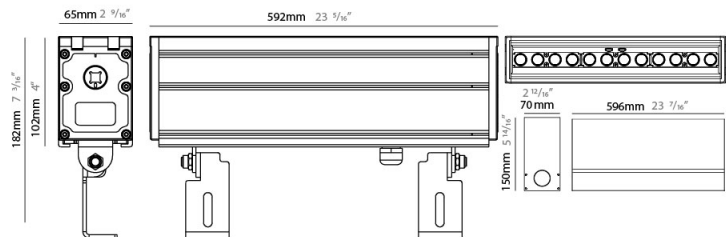

LINEARI 65 RECESSED

E12I0001- _____ - _____

base number   Color   Lens
Temperature   Options

1. To build a product code in our configurator select the specify button on the base model # product page
2. To build a manual product code on this datasheet choose from the options listed below in blue font and add the suffix to the base model #

GENERAL

Series: LinearI 65
Partner: Zaneen
Division: Exterior
Installation: Recessed
Product Type: Wall Grazer
Mounting Location: In-Ground
Light Distribution: Uplight

PHYSICAL

Shape: Rectangle
Length (mm): 592
Length (in): 23 5/16
Width (mm): 65
Width (in): 2 9/16
Height (mm): 102
Height (in): 4
Weight (kg): 4
Weight (lbs): 8.8
Load Resistance (kg): 2500
Load Resistance (lbs): 5511
Diffuser: Extra clear tempered 6mm
Fixture Finish: BLK
Fixture Material: Extruded Aluminum
Cable Details: IP67 30cm Cable with Easy Lock system

ELECTRICAL

Lamp Type: LED
Input Wattage (W): 40.6
Total Output Wattage (W): 36.8
Dimming: 0-10V Dimming
Driver Included: Yes
Driver Location: Integrated
Driver Type: Constant Current - Universal
Driver Class: Class 2
Input Voltage (V): 120 - 277
Constant Current (MA): 500

LED

Color Temperature (°K): 2700 / 3000 / 4000
Nominal Lumen (lm): 3920
CRI: >82 CRI
Lamp Life (hrs): 100000

OPTICAL

Optic°: 10 / 28 / 40 / 12x32
Adjustability: Tilt ±20°

RATINGS AND CERTIFICATIONS

Certified By: Certified for North American Standards
IP Rating: IP67
IK Rating: IK09