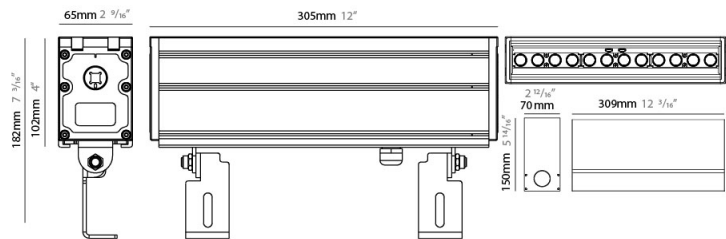

LINEARI 65 RECESSED

E1210000- -

base number   Color   Lens
Temperature   Options

1. To build a product code in our configurator select the specify button on the base model # product page
2. To build a manual product code on this datasheet choose from the options listed below in blue font and add the suffix to the base model #

GENERAL

Series: LinearI 65
Partner: Zaneen
Division: Exterior
Installation: Recessed
Product Type: Wall Grazer
Mounting Location: In-Ground
Light Distribution: Uplight

PHYSICAL

Shape: Rectangle
Length (mm): 305
Length (in): 12
Width (mm): 65
Width (in): 2 9/16
Height (mm): 102
Height (in): 4
Weight (kg): 2
Weight (lbs): 4.4
Load Resistance (kg): 2500
Load Resistance (lbs): 5511
Diffuser: Extra clear tempered 6mm
Fixture Finish: BLK
Fixture Material: Extruded Aluminum
Cable Details: IP67 30cm Cable with Easy Lock system

ELECTRICAL

Lamp Type: LED
Input Wattage (W): 20.89
Total Output Wattage (W): 18.48
Dimming: 0-10V Dimming
Driver Included: Yes
Driver Location: Integrated
Driver Type: Constant Current - Universal
Driver Class: Class 2
Input Voltage (V): 120 - 277
Constant Current (MA): 500

LED

Color Temperature (°K): 2700 / 3000 / 4000
Nominal Lumen (lm): 1960
CRI: >82 CRI
Lamp Life (hrs): 100000

OPTICAL

Optic°: 10 / 28 / 40 / 12x32
Adjustability: Tilt ±20°

RATINGS AND CERTIFICATIONS

Certified By: Certified for North American Standards
IP rating: IP67
IK Rating: IK09